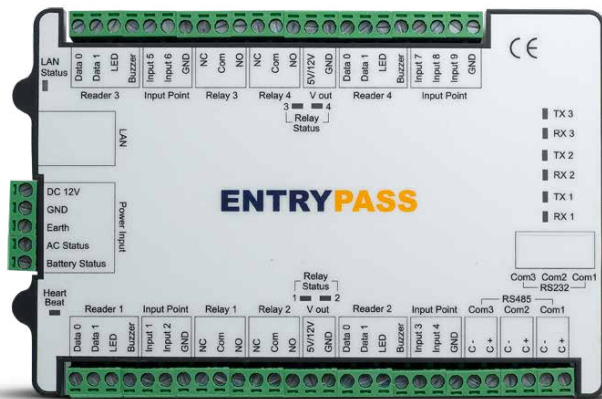

N5200

Active Network Control Panel

EntryPass Active Networks are designed to enhance highly customized and rapid 'real-time' changes to the underlying network operation. Brilliantly engineered with all the power you need to enable code-sending, minus unnecessary buffer time with its distributed architecture capable of processing access demand at the edge level without leveraging at the server end.

N5200 Active Network Control Panel

HIGH PERFORMANCE

Based on the latest HCB (Hybrid Compact Board), N5200 is a high reliability, high efficiency and highly integrated intelligent multi-application control panel targeted for physical access control industry. It features a 32bits Freescale ColdFire microcontroller running at 60MHz, this control panel can fulfill most demanding requirement in physical access control environment.

ACTIVE TRANSMIT

Rather than keeping the event data in the memory awaiting for host-PC to poll, controller will actively transmits the current event data to the host server as it happens, meaning events get delivered and can be act upon faster.

DYNAMIC STORAGE ALLOCATION (DSA)

DSA empower system administrator to modify the factory preset card holder and event storage database whenever necessary. Result of such modification leads a more personalized usage of the control panel memory whenever needed.